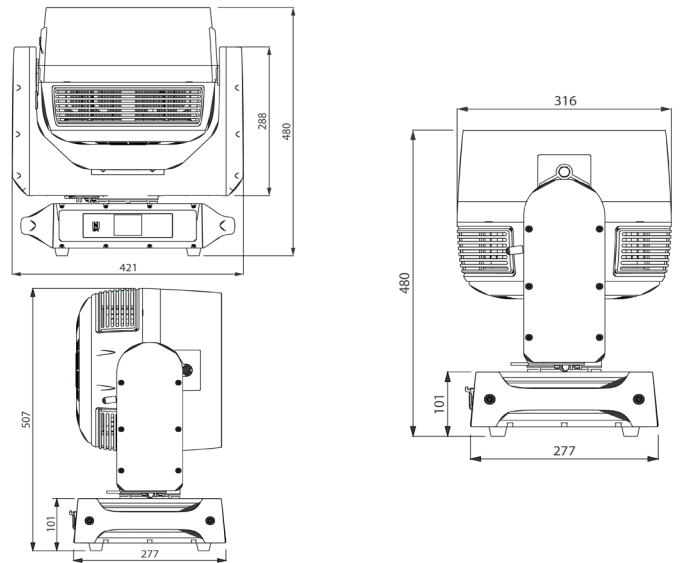

Appearance

Size (LWH)	421 x 316 x 480mm
Weight	21.6kg
Casing	Magnalium Die Cast
Colour	Black

Included Accessories

2x Omega Brackets

PSHCAB110 2m Truecon Piggyback

Dimensions

SYDNEY
101 Derby Street, Silverwater
NSW 2128 Australia
+61 2 9748 1122