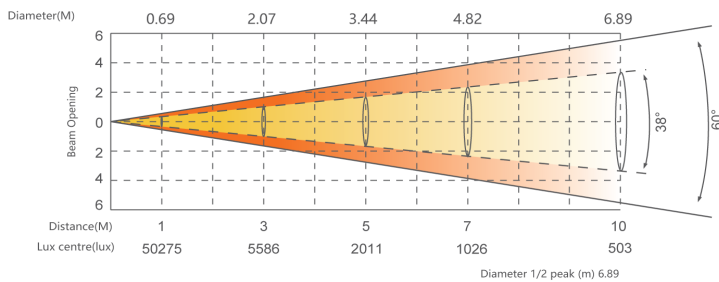

Photometrics

All RGLB LEDs on

Notes

Control System

Dimmer	0 to 100% 24-bit
Pan/Tilt	630°/220° 8-16 bit
Cooling	Forced Convection
Control	DMX512, RDM, ArtNet, sACN, WDMX
Display	On-board control, Custom
Personality	HSIC(12)/SSP(25)/TOUR(30) CMY(31) TR16(37)/ PIXEL(101)