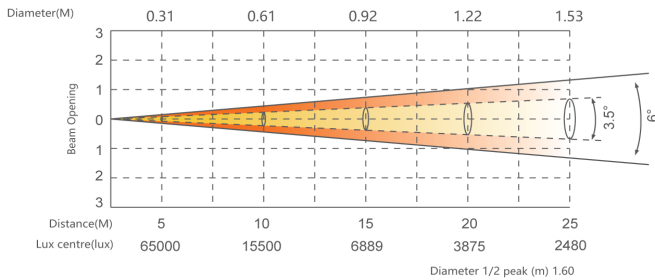

Photometrics

All RGLB LEDs on

Notes

Control System

Dimmer	0 to 100% 24-bit
Pan/Tilt	630°/220° 8-16 bit
Cooling	Forced Convection
Control	DMX512, RDM, ArtNet, sACN, WDMX
Display	On-board control, Custom
Personality	HSIC(12)/SSP(25)/TOUR(30) CMY(31) TR16(37)/ PIXEL(101)